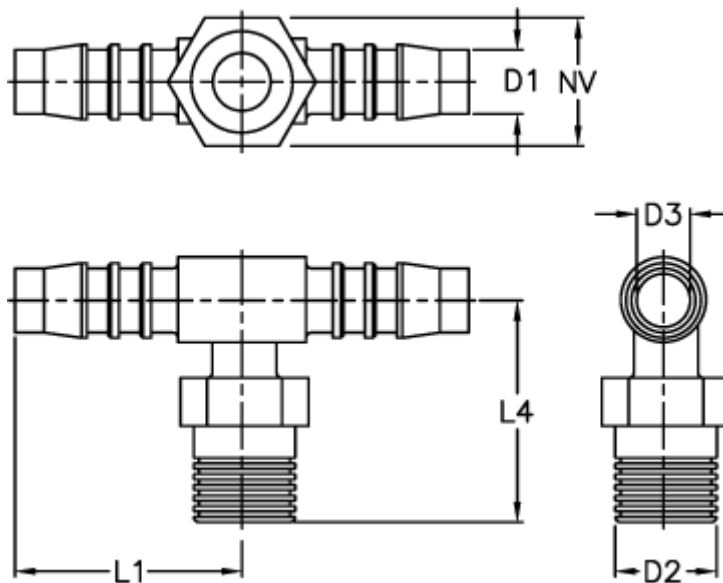

Article number: 027208911006

Description: Norma hose coupling TES 6 / R1/4

Measures

D1 = 6

D2 = R1/4

D3 = 4.0

L1 = 28.5

L4 = 26.0

NV = 14